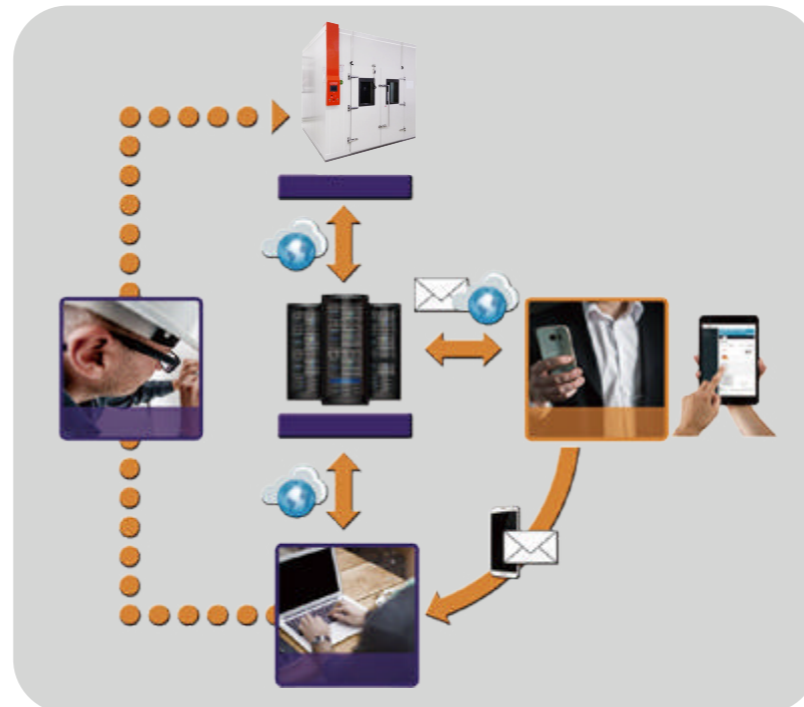

Walk in Temperature (& Humidity) Chamber

Mobile phone scan
More product information

Energy Conservation

Remote network system

Circuit System

• Specifications

Model		SMC-080-CC-WT	SMC-120-CC-WT	SMC-160-CC-WT	SMC-250-CC-WT	SMC-340-CC-WT	SMC-400-CC-WT
Temperature	Temperature control range	-65℃~80℃(+15℃) (A:0℃~80℃;B: -20℃~80℃; C: -40℃~80℃;D:-65℃~80℃)					
	Temperature fluctuation	±0.5℃					
	Cooling rate	80.0℃~-65.0℃ Within 110 mins 1.0~2.0℃/min					
	Heating rate	-65.0℃~80.0℃ Within 70 mins 2.0~5.0℃/min					
	Temperature uniformity	±2.0℃ (-40.0℃~80.0℃) ±2.5℃ (-40.0℃~-65.0℃)					
Humidity	Humidity control range	20.0%RH~95.0%RH					
	Humidity fluctuation	±1.5% RH					
	Humidity uniformity	±3.0%RH					
Material / components	Internal material	Stainless steel(SUS304)					
	External material	Cold rolled steel sheet / powder spraying					
	Heat insulating material	100mm thickness polyurethane plate+10mm thickness mineral wool					
	Fan	SANWOOD® Centrifugal blower					
	Compressor	Semi-closed Germany Bock, Germany Bitzer					
	Condenser	Water-cooled					
	Refrigerant	R404A、R23、R508					
	Evaporator	Fin - and - Tube Heat Exchanger					
Heater	Nickel chromium alloy heating wire						
Humidifier	Steam humidifier						
Size	Interior size(mm)	1970*2100*1970	3020*2100*1970	4070*2100*1970	3020*2100*4070	4070*2100*4070	5120*2100*4070
	Outer size(mm)	2170*2350*3500	3220*2350*3500	4270*2350*3500	4650*2350*4270	5720*2350*4270	5320*2350*6150
	Volume (m³)	8.0m³	12.0m³	16.0m³	25.0m³	34.0m³	40.0m³
Operating ambient temperature		+5 ~ 35℃					
Power supply		380V AC 50/60Hz	380V AC 50/60Hz	380V AC 50/60Hz	380V AC 50/60Hz	380V AC 50/60Hz	380V AC 50/60Hz
Controller		Standard: South Korea TEMI-1500 Optional: South Korea TEMI-2500, South Korea TEMI-2700					

Mobile phone scan
can visit our official website