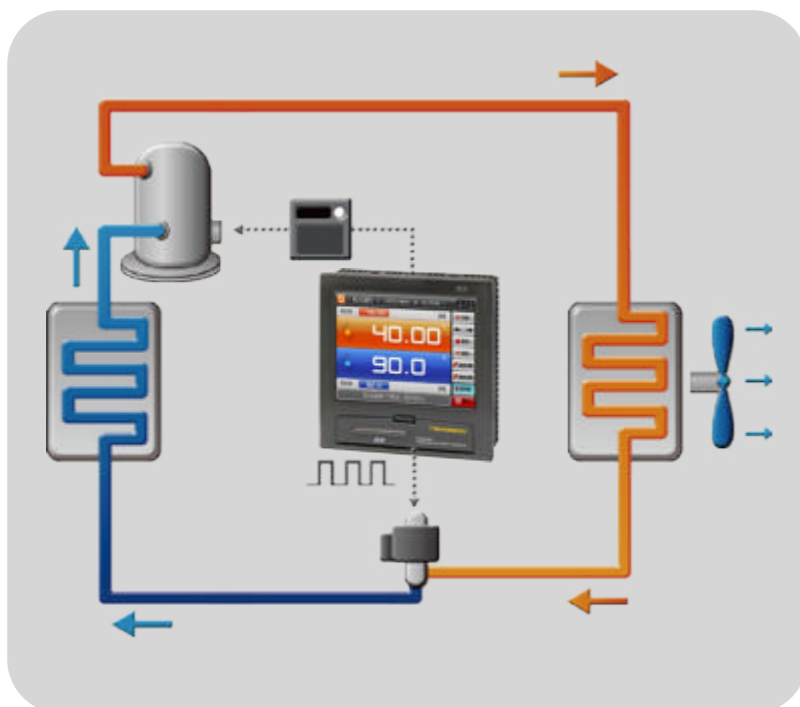

Walk in Temperature (& Humidity) Chamber

Mobile phone scan
More product information

Energy Conservation

Remote network system

Circuit System

• Specifications

Model		SMC-080-CC-WT	SMC-120-CC-WT	SMC-160-CC-WT	SMC-250-CC-WT	SMC-340-CC-WT	SMC-400-CC-WT
Temperature	Temperature control range	-65℃~80℃(+15℃) (A:0℃~80℃;B: -20℃~80℃; C: -40℃~80℃;D:-65℃~80℃)					
	Temperature fluctuation	±0.5℃					
	Cooling rate	80.0℃~-65.0℃ Within 110 mins 1.0~2.0℃/min					
	Heating rate	-65.0℃~80.0℃ Within 70 mins 2.0~5.0℃/min					
	Temperature uniformity	±2.0℃ (-40.0℃~80.0℃) ±2.5℃ (-40.0℃~-65.0℃)					
Humidity	Humidity control range	20.0%RH~95.0%RH					
	Humidity fluctuation	±1.5% RH					
	Humidity uniformity	±3.0%RH					
Material / components	Internal material	Stainless steel(SUS304)					
	External material	Cold rolled steel sheet / powder spraying					
	Heat insulating material	100mm thickness polyurethane plate+10mm thickness mineral wool					
	Fan	SANWOOD® Centrifugal blower					
	Compressor	Semi-closed Germany Bock, Germany Bitzer					
	Condenser	Water-cooled					
	Refrigerant	R404A、R23、R508					
	Evaporator	Fin - and - Tube Heat Exchanger					
Heater	Nickel chromium alloy heating wire						
Humidifier	Steam humidifier						
Size	Interior size(mm)	1970*2100*1970	3020*2100*1970	4070*2100*1970	3020*2100*4070	4070*2100*4070	5120*2100*4070
	Outer size(mm)	2170*2350*3500	3220*2350*3500	4270*2350*3500	4650*2350*4270	5720*2350*4270	5320*2350*6150
	Volume (m³)	8.0m³	12.0m³	16.0m³	25.0m³	34.0m³	40.0m³
Operating ambient temperature		+5 ~ 35℃					
Power supply		380V AC 50/60Hz	380V AC 50/60Hz	380V AC 50/60Hz	380V AC 50/60Hz	380V AC 50/60Hz	380V AC 50/60Hz
Controller		Standard: South Korea TEMI-1500 Optional: South Korea TEMI-2500, South Korea TEMI-2700					